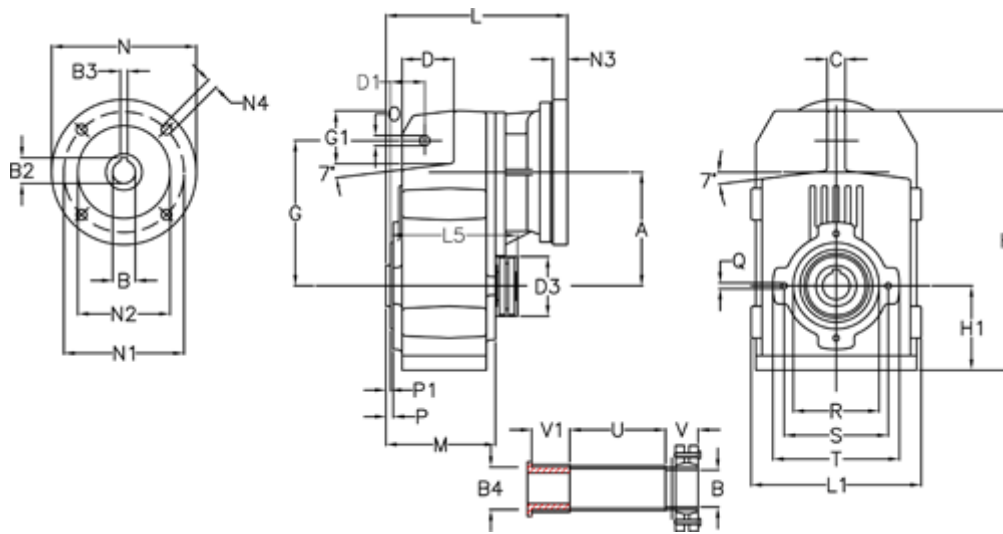

Article number: 295605143908925

Description: Shaft mounted gear
A514QF55-1439-P71B5

Measures

A = 211.30	D1 = 65.0	I5 = 222.0	P1 = 4.5	V = 62
B = 55	d3 = 120	M = 163.0	Q = M12x19	V1 = 50
B1 = 14	G = 278	N = 160	R = 180	
B2 = 16.3	G1 = 105.5	N1 = 130	S = 215	
B3 = 5	H = 479.0	N2 = 110	T = 250	
B4 = 55	H1 = 144.0	N4 = M8x16	Tightening torque Nm adapter bushing = 6.0	
C = 20	L = 339.5	O = 22	Tightening torque Nm shrink disc = 12.0	
D = 93.5	L1 = 273	P = 8.5	U = 91.0	